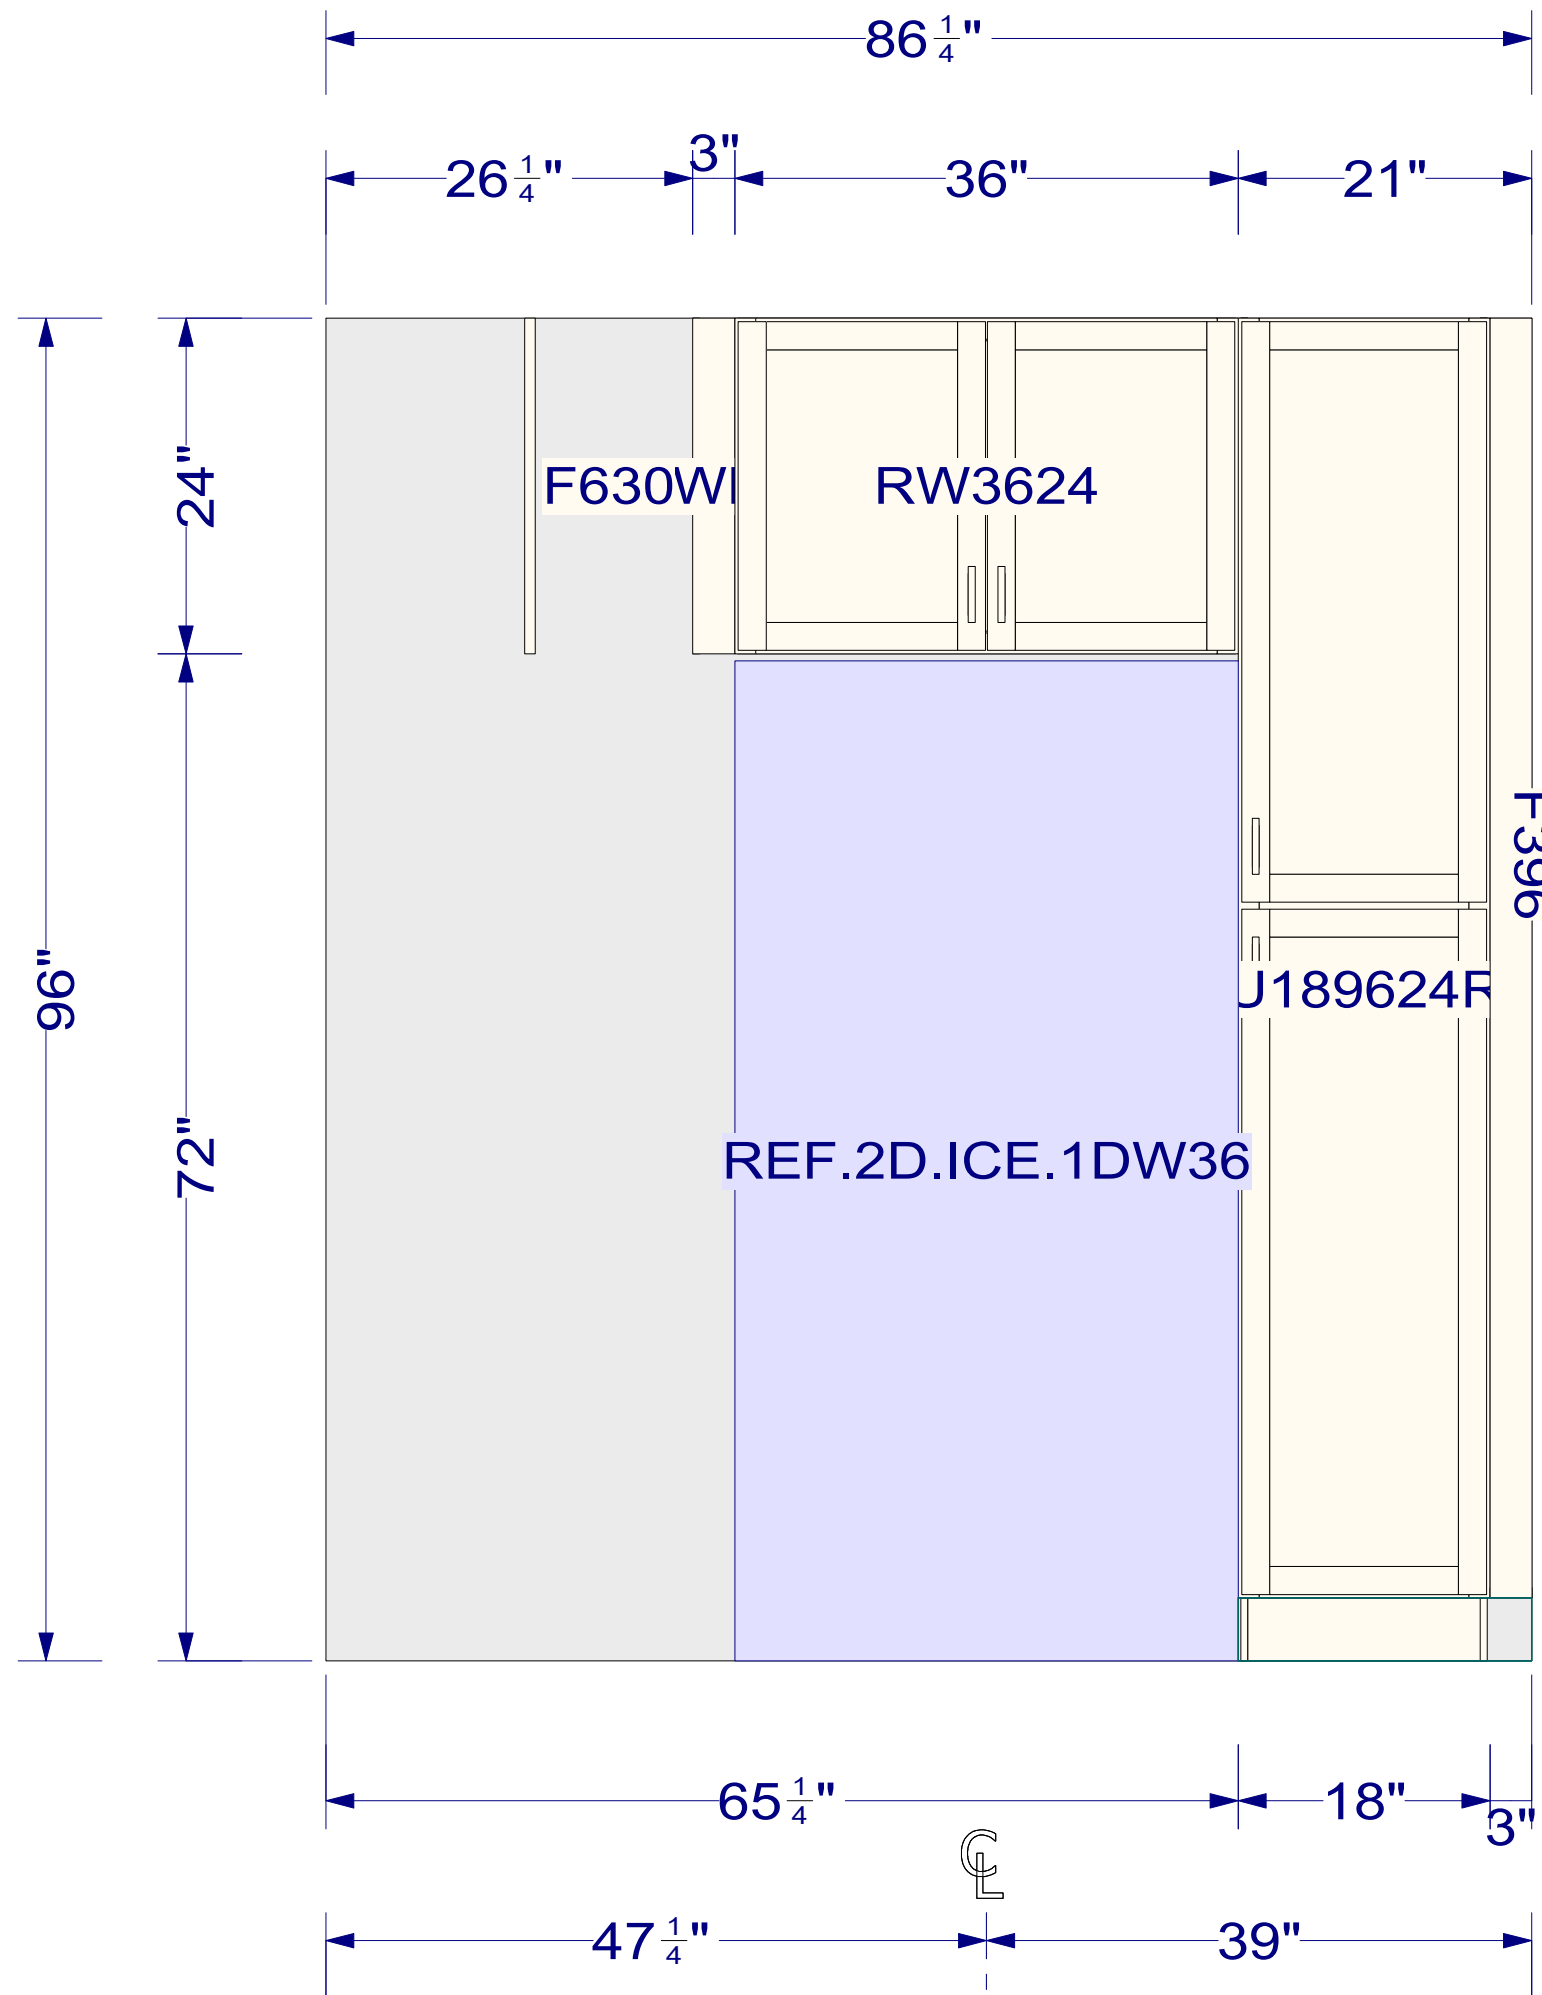

Click here to open the 360 panoramic view.

326 1/2"

181"

30"

30"

30"

30"

24"

1 1/2"

96"

42"

24"

10"

8"

18"

54"

181"

30"

30"

30"

30"

24"

1 1/2"

256"

WF342

BMW30

DB30D3

GY397LXUS

DB30D3

DB24D3

F330

FRONT SIDE OF ISLAND